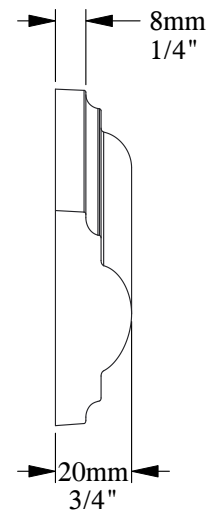

SCALE 1:2

SCALE 1:2

ORAC[®]
DECOR

Biekorfstraat 32
8400 Oostende - Belgium
Tel +32 (0)59 80 32 52
www.oracdecor.com
info@oracdecor.com

Part name: PX120A

Designed by: ORAC

Designed on: 29-Jul-2000

Unless otherwise specified: all dimensions are in millimeters and inches, scale 1:1, length 2 meters