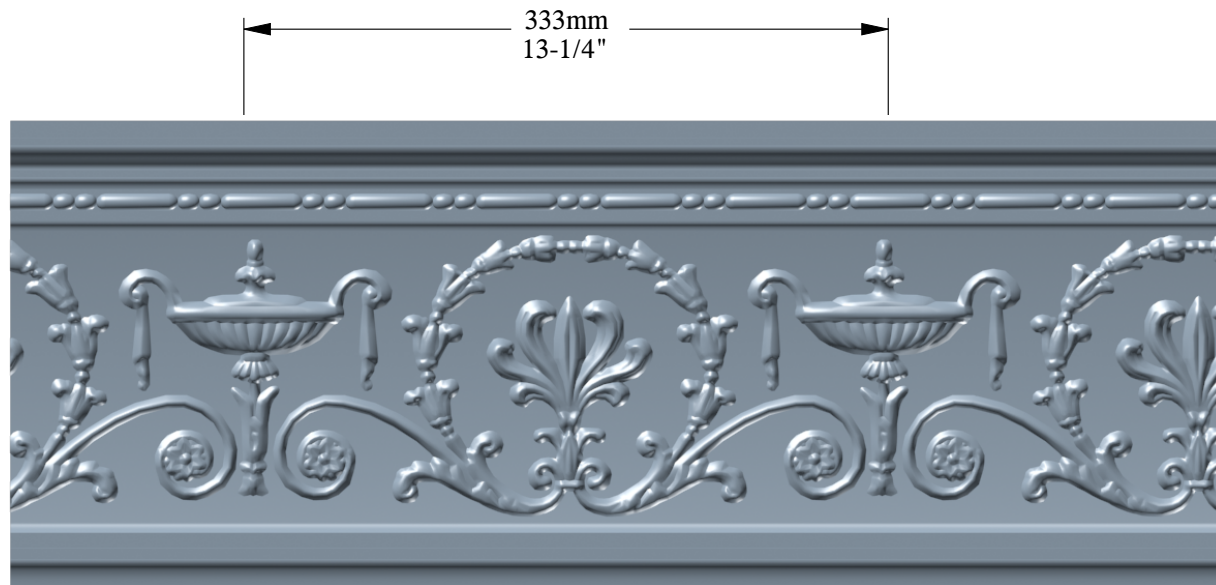

SCALE 1:2

SCALE 1:4

SCALE 1:4

Please beware:
Product is visualized in this drawing without ornamentation

ORAC[®]
DECOR

Biekorfstraat 32
8400 Oostende - Belgium
Tel +32 (0)59 80 32 52
www.oracdecor.com
info@oracdecor.com

Part name: C308

Designed by: ORAC

Designed on: 25-Apr-2005

Unless otherwise specified: all dimensions are in millimeters and inches, scale 1:1, length 2 meters

All information in this document is Orac's exclusive property. It may in no case be reproduced, even partly, be communicated to a third party or used for any possible purpose without ORAC's express written permission. Further legal information can be found at <https://www.oracdecor.com/en/general-sales-conditions>