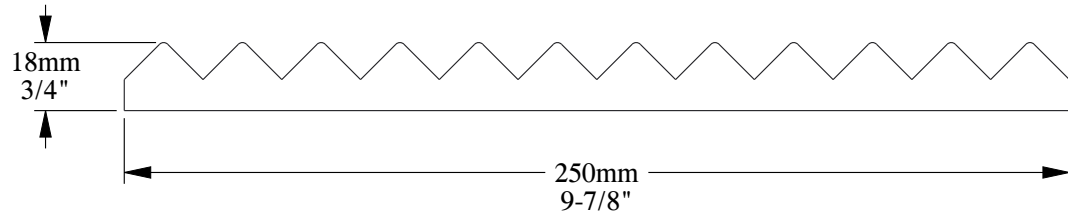

SCALE 1:2

SCALE 1:2

Installation area: 0,5m²

ORAC[®]
DECOR

Biekorfstraat 32
8400 Oostende - Belgium
Tel +32 (0)59 80 32 52
www.oracdecor.com
info@oracdecor.com

Part name: W108

Designed by: ORAC

Designed on: 04-May-2018

Unless otherwise specified: all dimensions are in millimeters and inches, scale 1:1, length 2 meters

All information in this document is Orac's exclusive property. It may in no case be reproduced, even partly, be communicated to a third party or used for any possible purpose without ORAC's express written permission. Further legal information can be found at <https://www.oracdecor.com/en/general-sales-conditions>