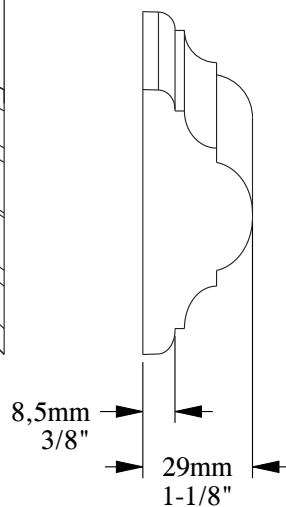

SCALE 1:2

SCALE 1:2

ORAC[®]
DECOR

Biekorfstraat 32
8400 Oostende - Belgium
Tel +32 (0)59 80 32 52
www.oracdecor.com
info@oracdecor.com

Part name: P4020A

Designed by: ORAC

Designed on: 29-Jul-1985

Unless otherwise specified: all dimensions are in millimeters and inches, scale 1:1, length 2 meters