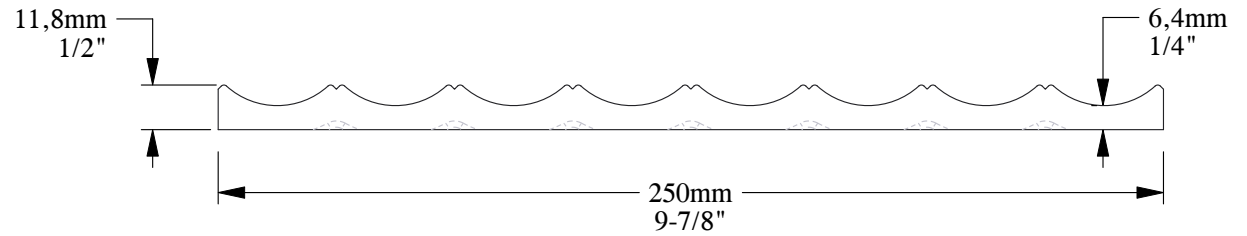

SCALE 1:2

SCALE 1:2

Installation area: 0,5m²

ORAC[®]
DECOR

Biekorfstraat 32
8400 Oostende - Belgium
Tel +32 (0)59 80 32 52
www.oracdecor.com
info@oracdecor.com

Part name: W109

Designed by: ORAC

Designed on: 04-Jan-2019

Unless otherwise specified: all dimensions are in millimeters and inches, scale 1:1, length 2 meters

All information in this document is Orac's exclusive property. It may in no case be reproduced, even partly, be communicated to a third party or used for any possible purpose without ORAC's express written permission. Further legal information can be found at <https://www.oracdecor.com/en/general-sales-conditions>